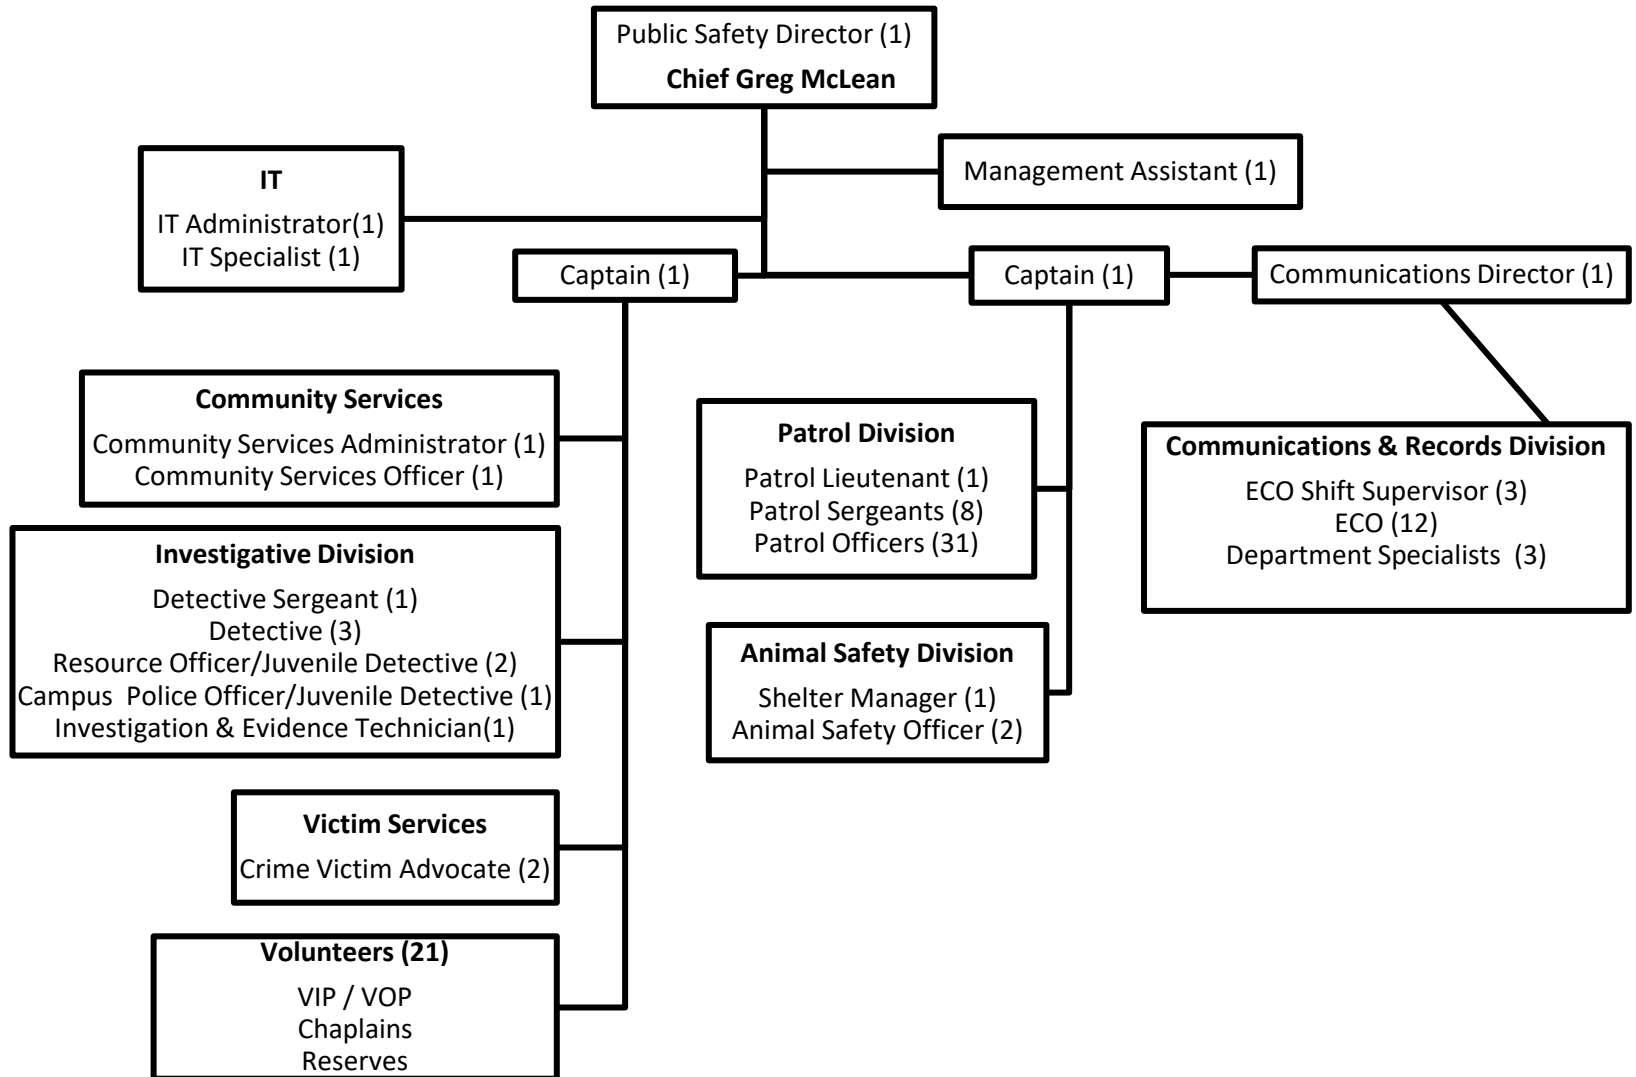

City of Post Falls
Organizational Chart

Citizens of Post Falls

Elected and Appointed Officials

Administrative Services

Finance & Support Services

Human Resources

Legal Services

Parks, Recreation and Cemetery

Police Department Administration

Community Development

Public Works