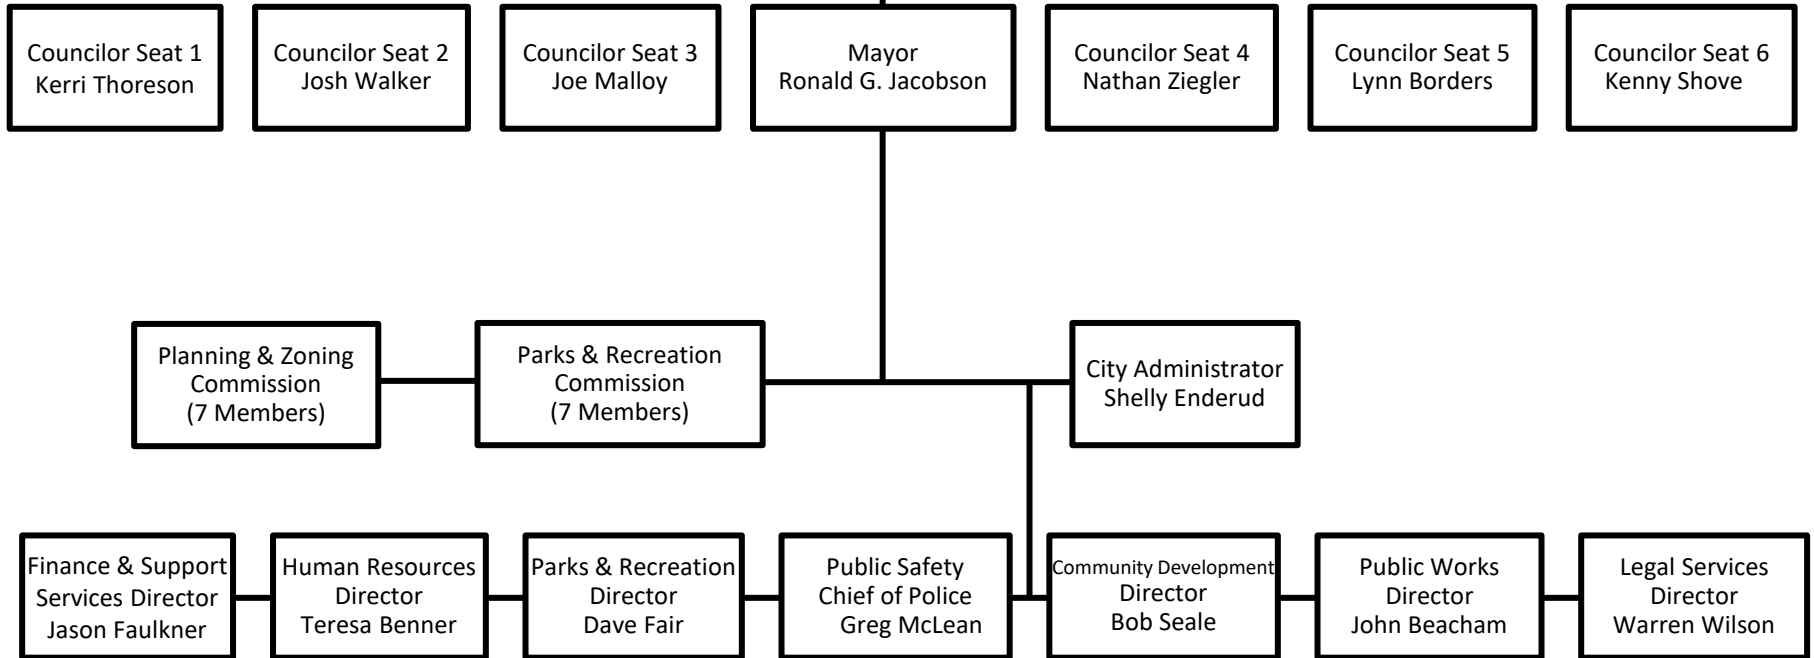

City of Post Falls
Organizational Chart

Citizens of Post Falls

Elected and Appointed Officials

Administrative Services

Finance & Support Services

Human Resources

Legal Services

Parks, Recreation and Cemetery

Police Department Administration

Community Development

Public Works