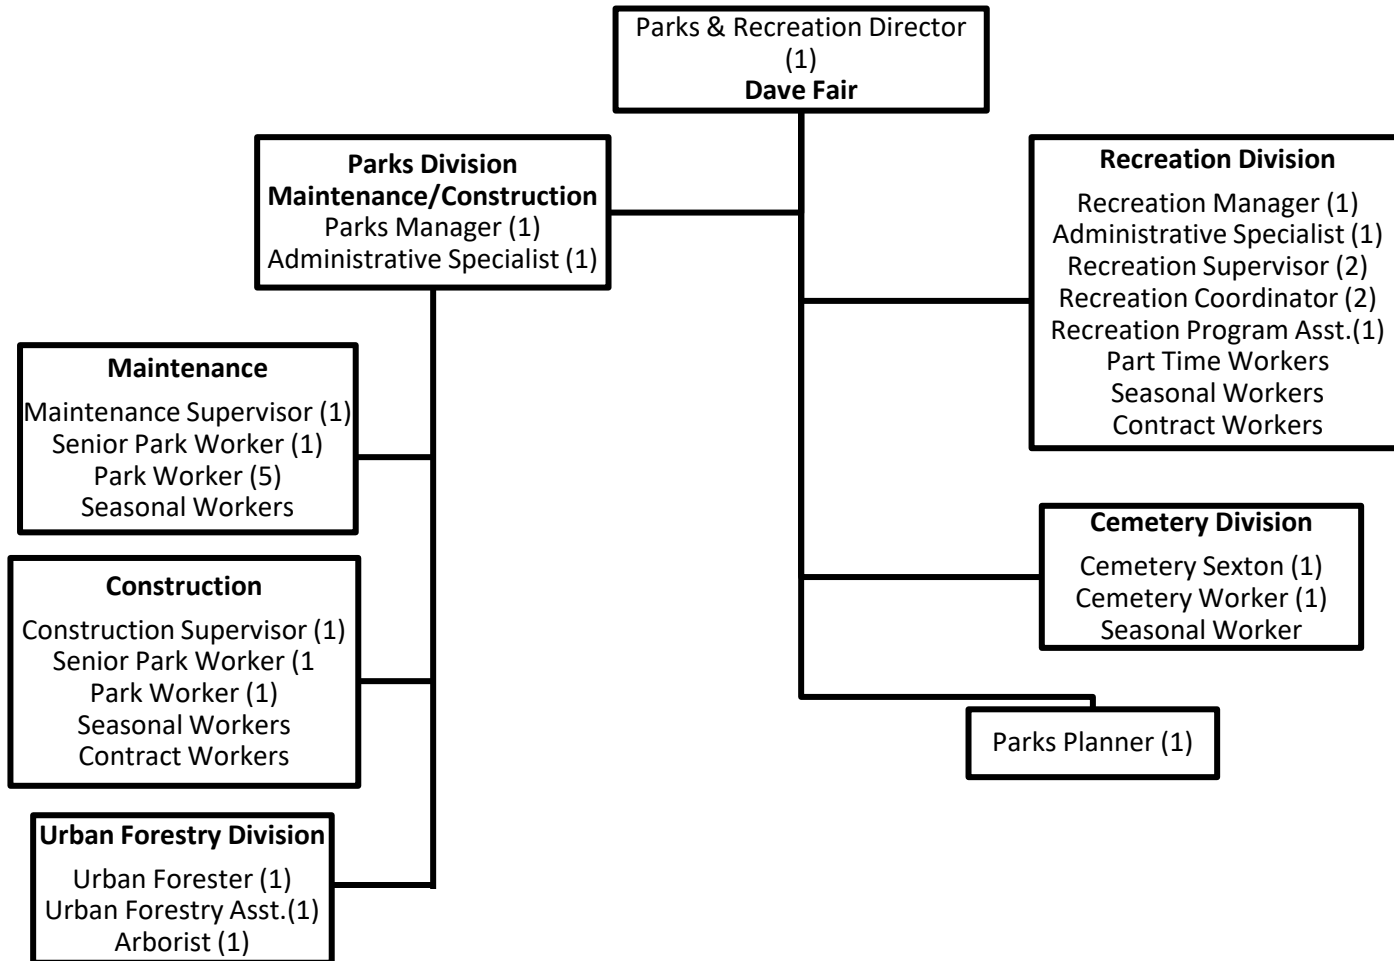

City of Post Falls
Organizational Chart

Citizens of Post Falls

Elected and Appointed Officials

Administrative Services

Finance & Support Services

Human Resources

Legal Services

Parks, Recreation and Cemetery

Police Department Administration

Community Development

Public Works