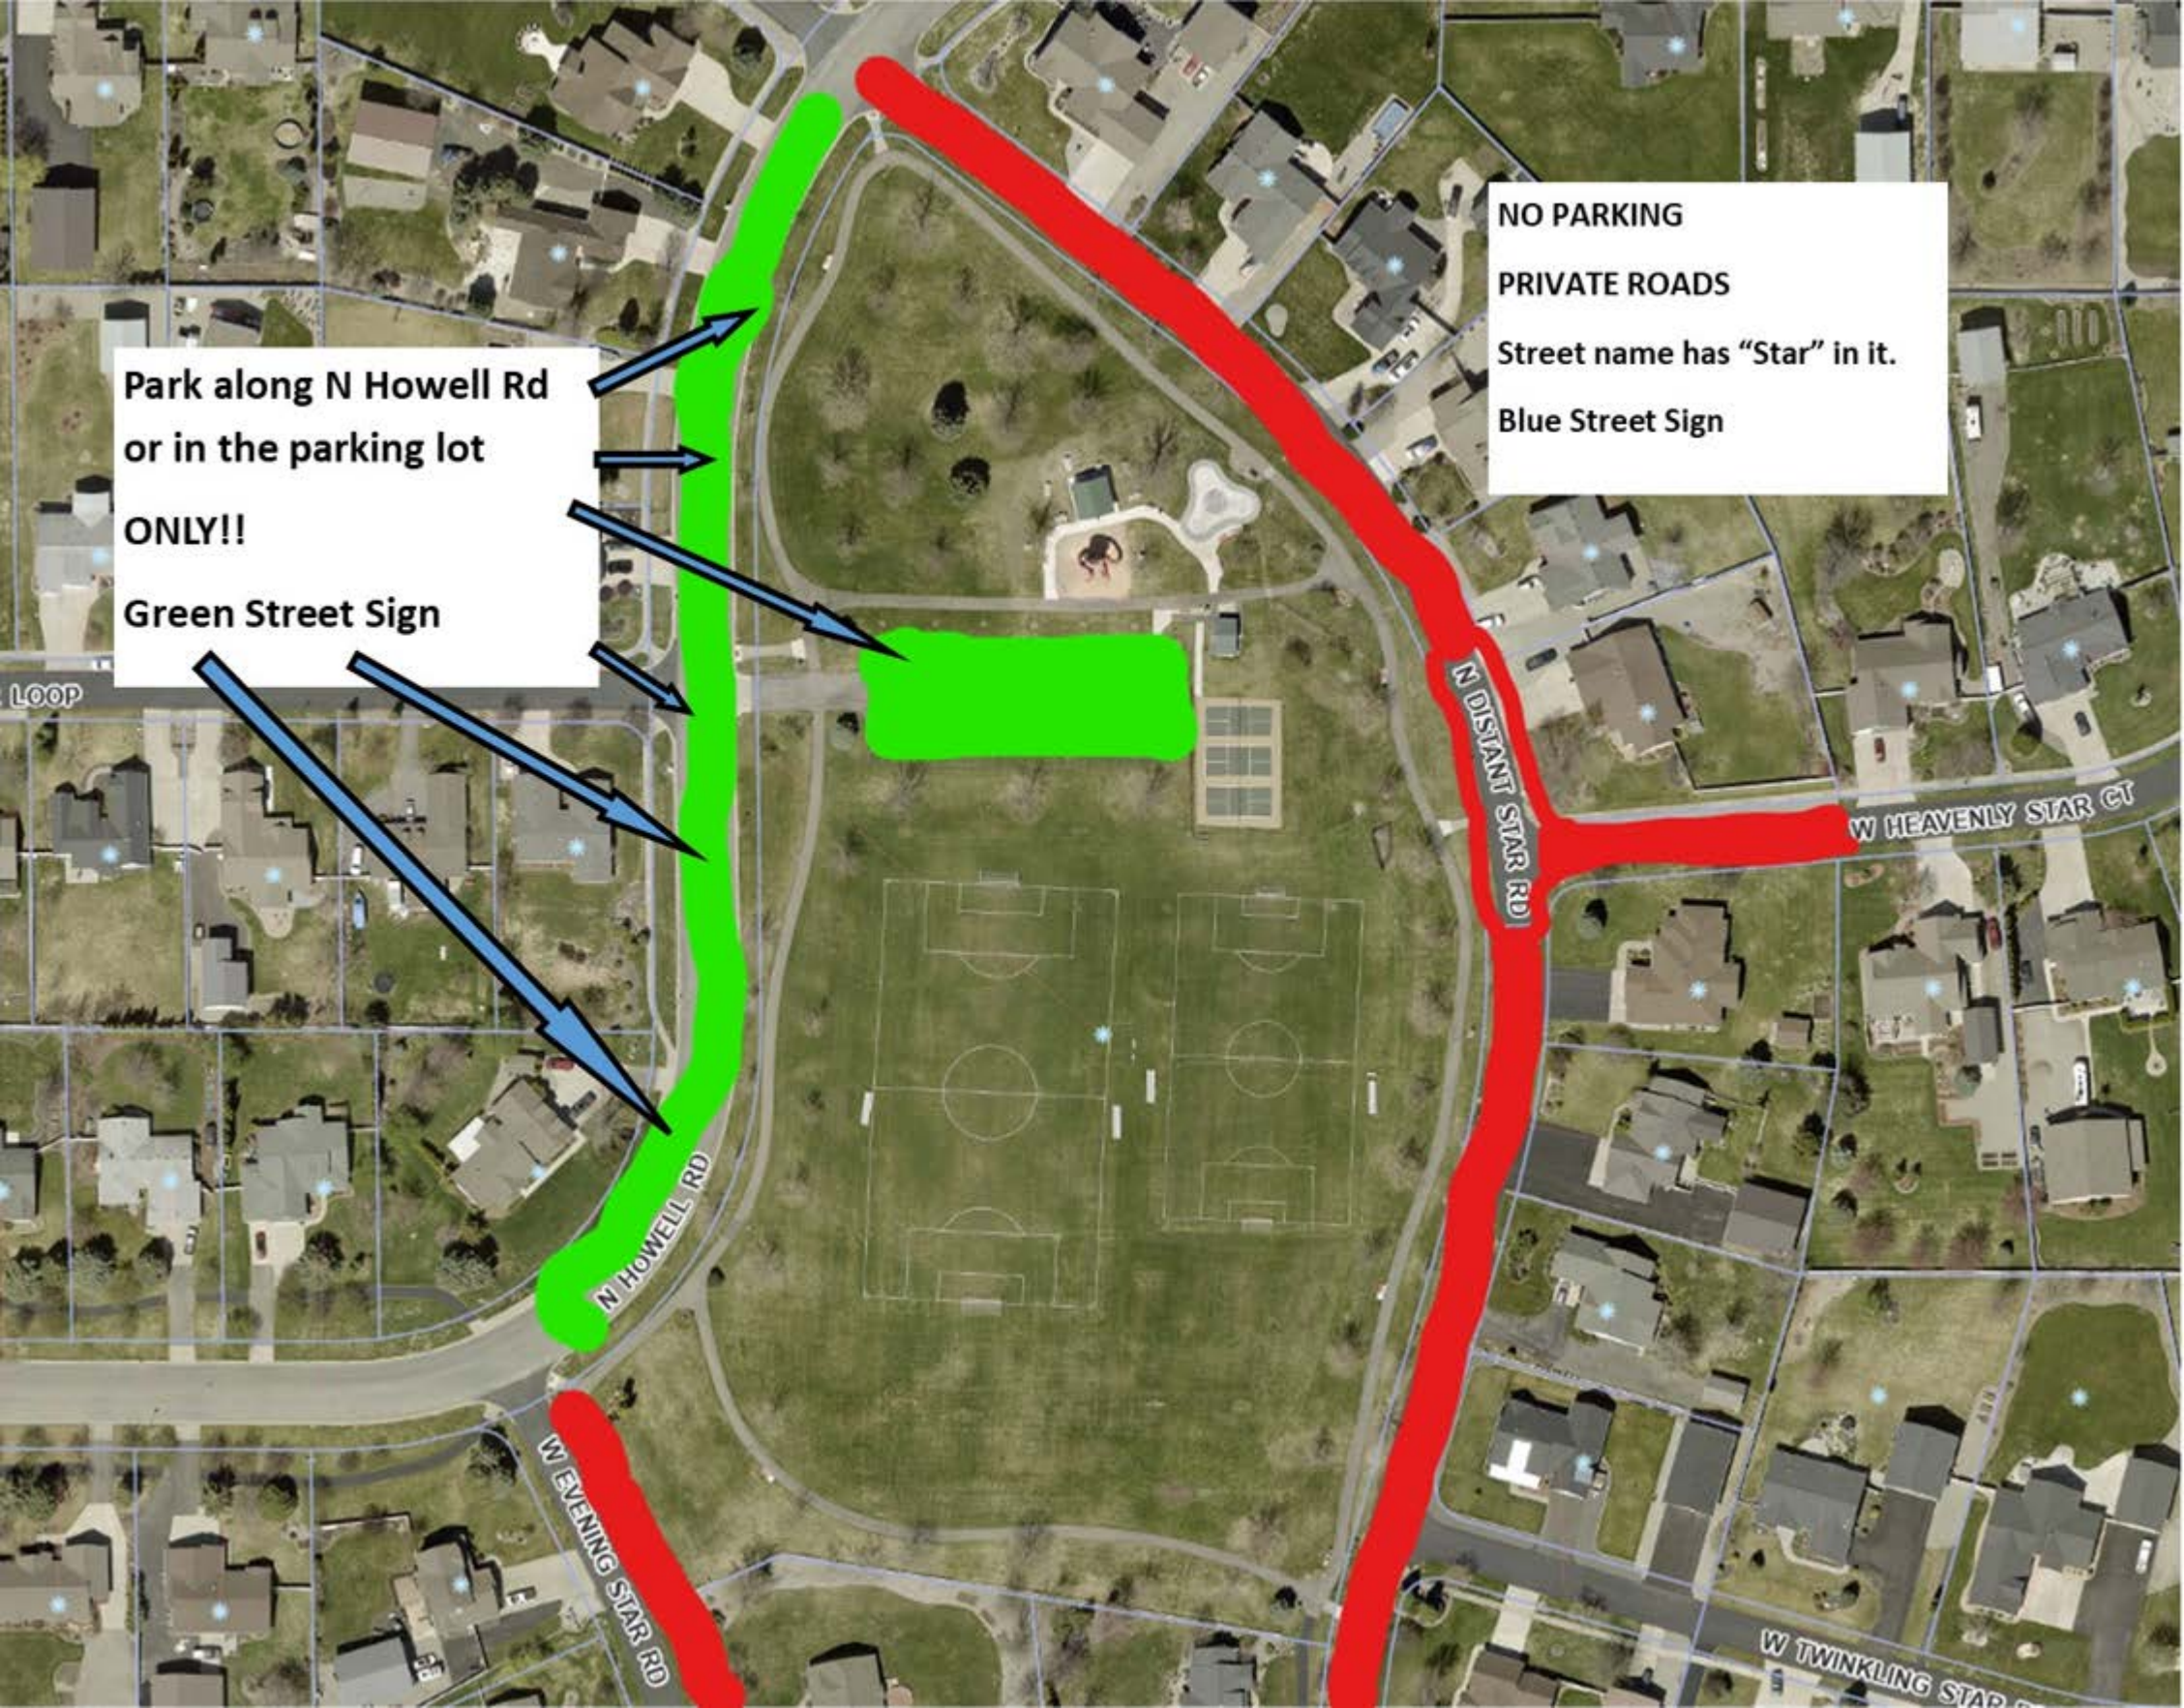

**Park along N Howell Rd
or in the parking lot
ONLY!!
Green Street Sign**

**NO PARKING
PRIVATE ROADS
Street name has "Star" in it.
Blue Street Sign**

N HOWELL RD

N DISTANT STAR RD

W HEAVENLY STAR CT

W EVENING STAR RD

W TWINKLING STAR CT

LOOP