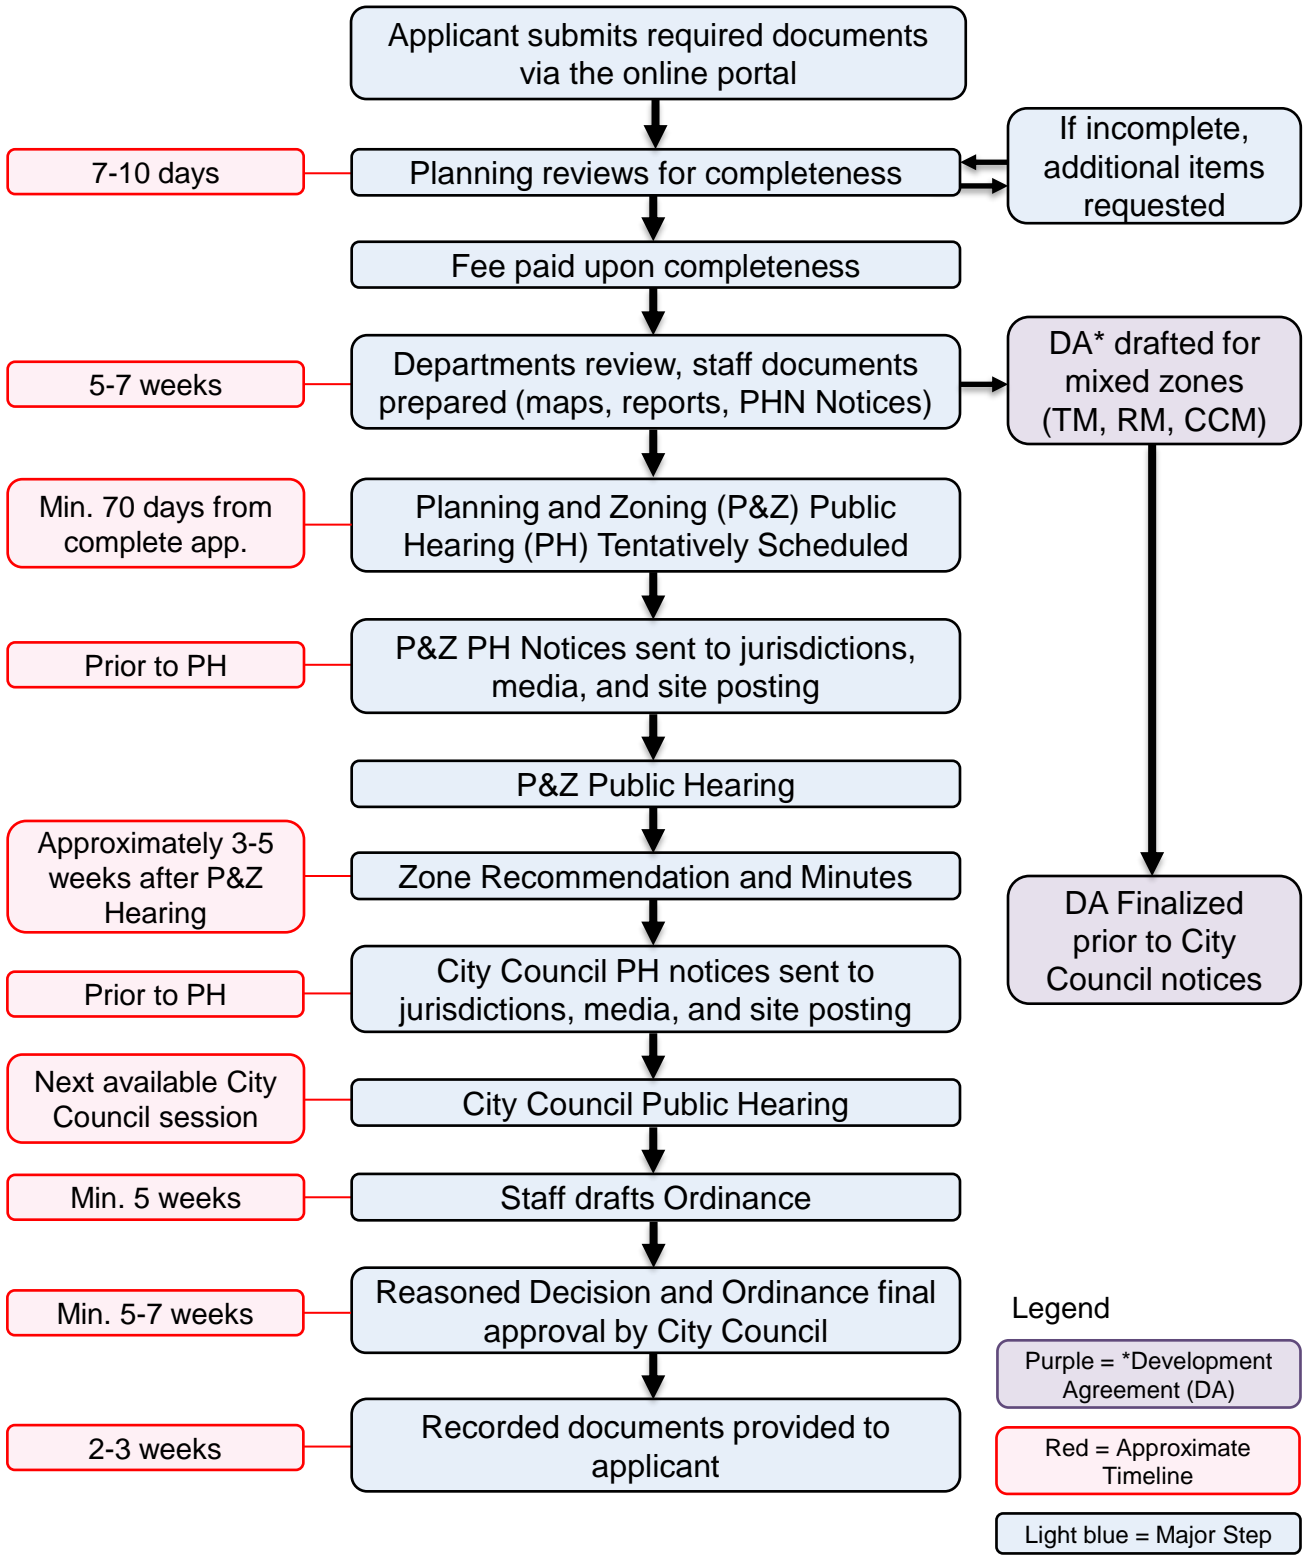

**Zone Change**  
Generalized Concept

**Legend**

- Purple = \*Development Agreement (DA)
- Red = Approximate Timeline
- Light blue = Major Step