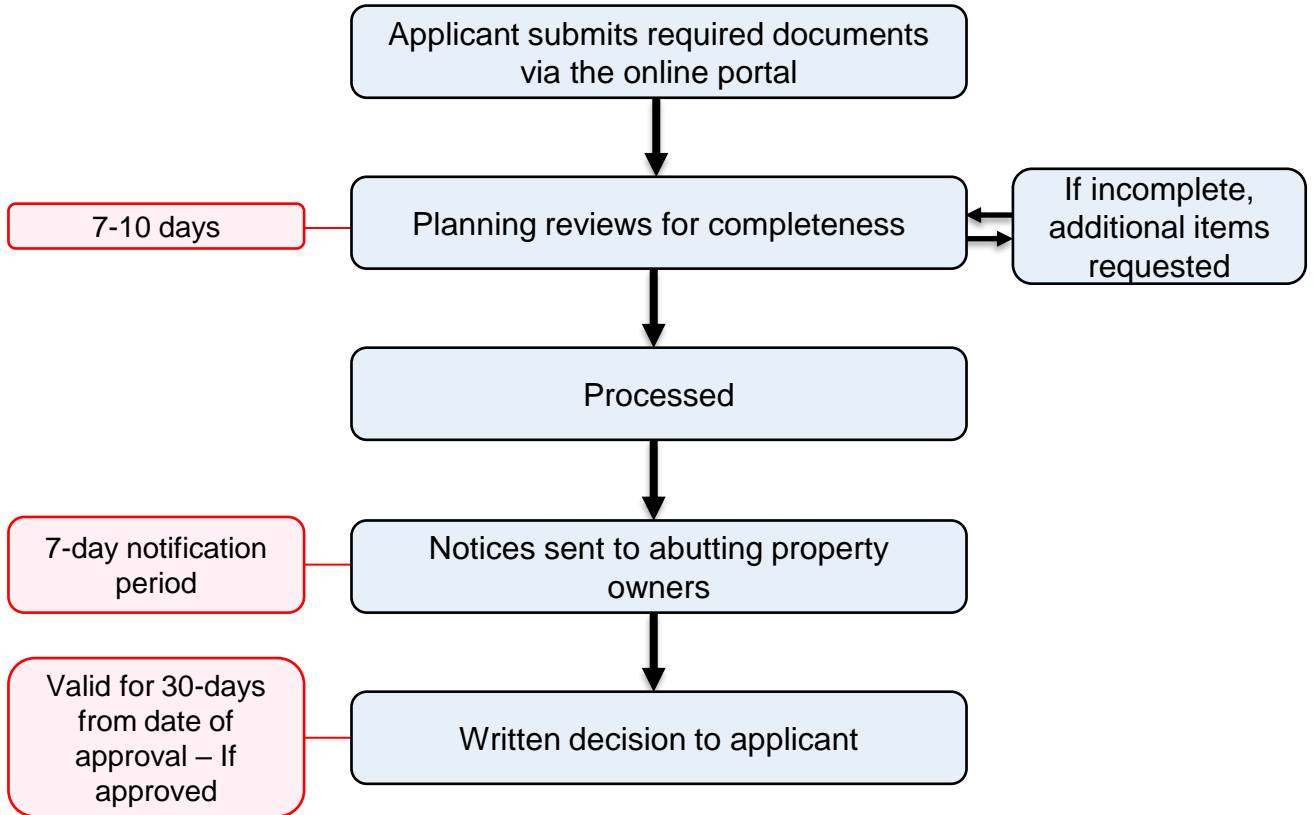

**Temporary Use Permit Process**  
Generalized Concept

Legend

Red = Approximate Timeline

Light blue = Major Step