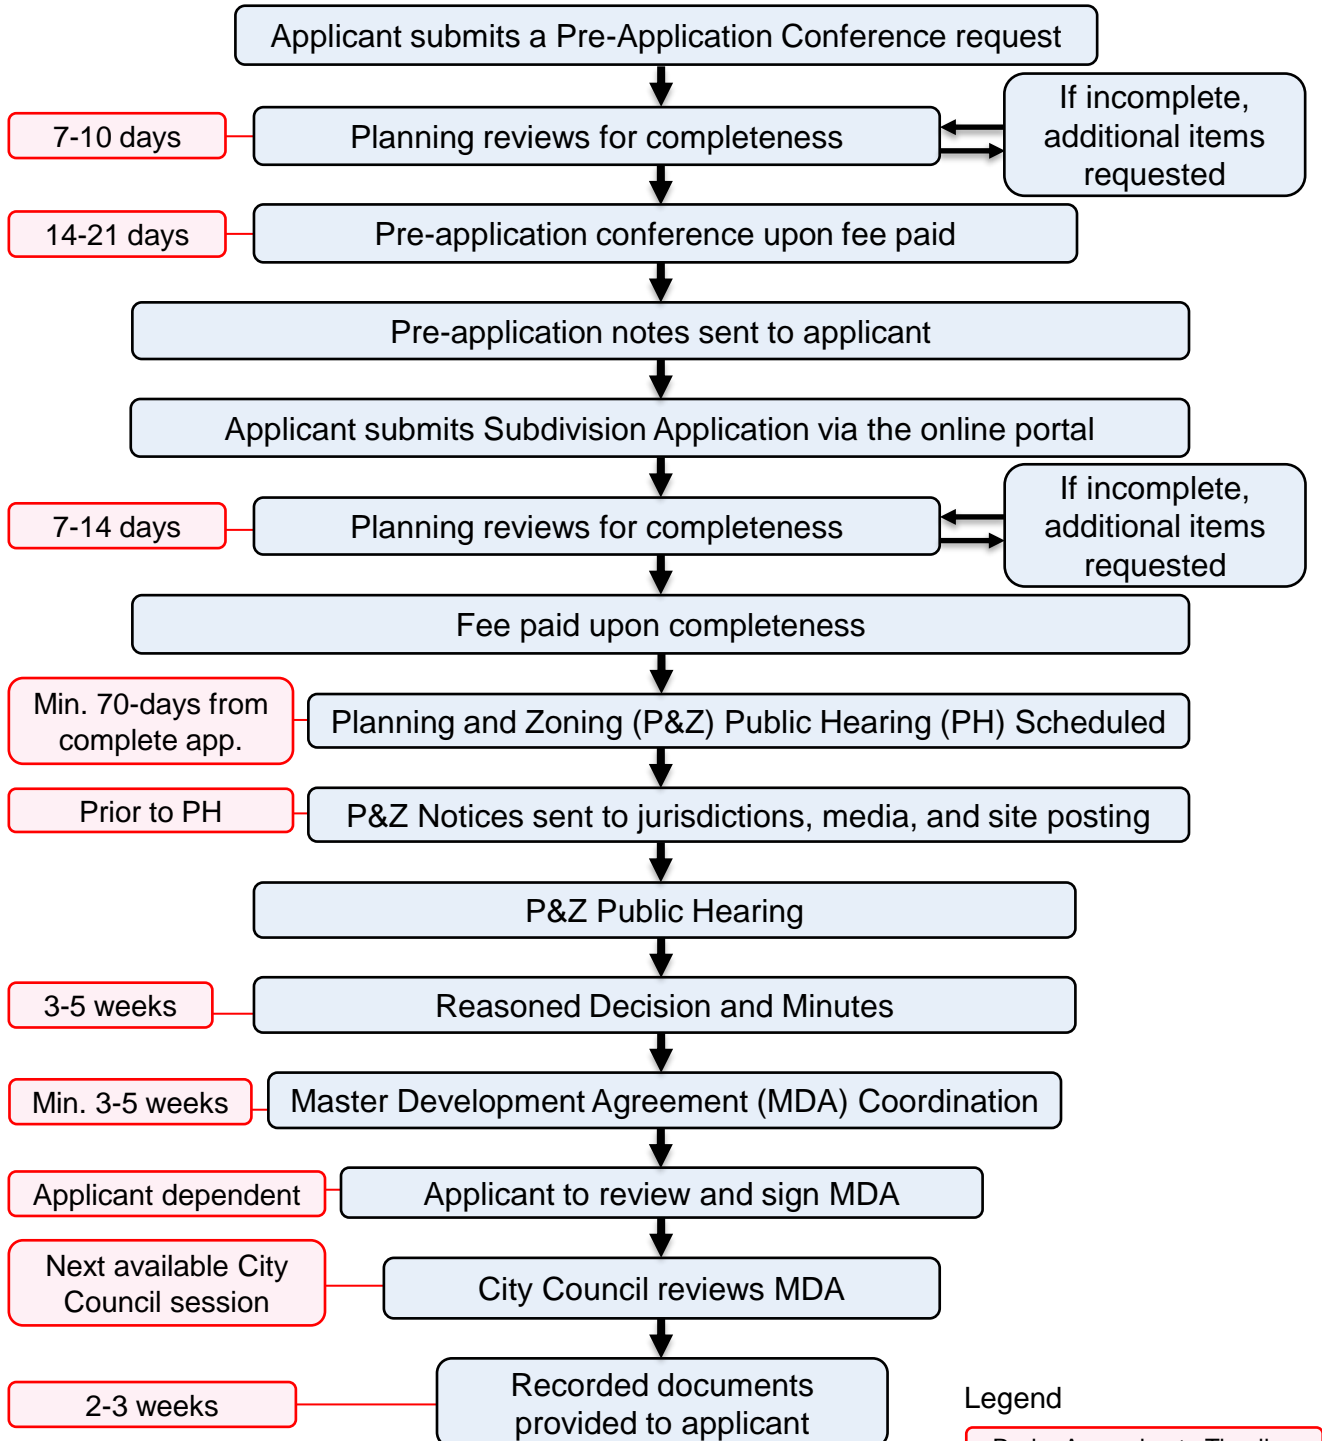

Subdivision Process

Generalized Concept

Legend

Red = Approximate Timeline

Light blue = Major Step