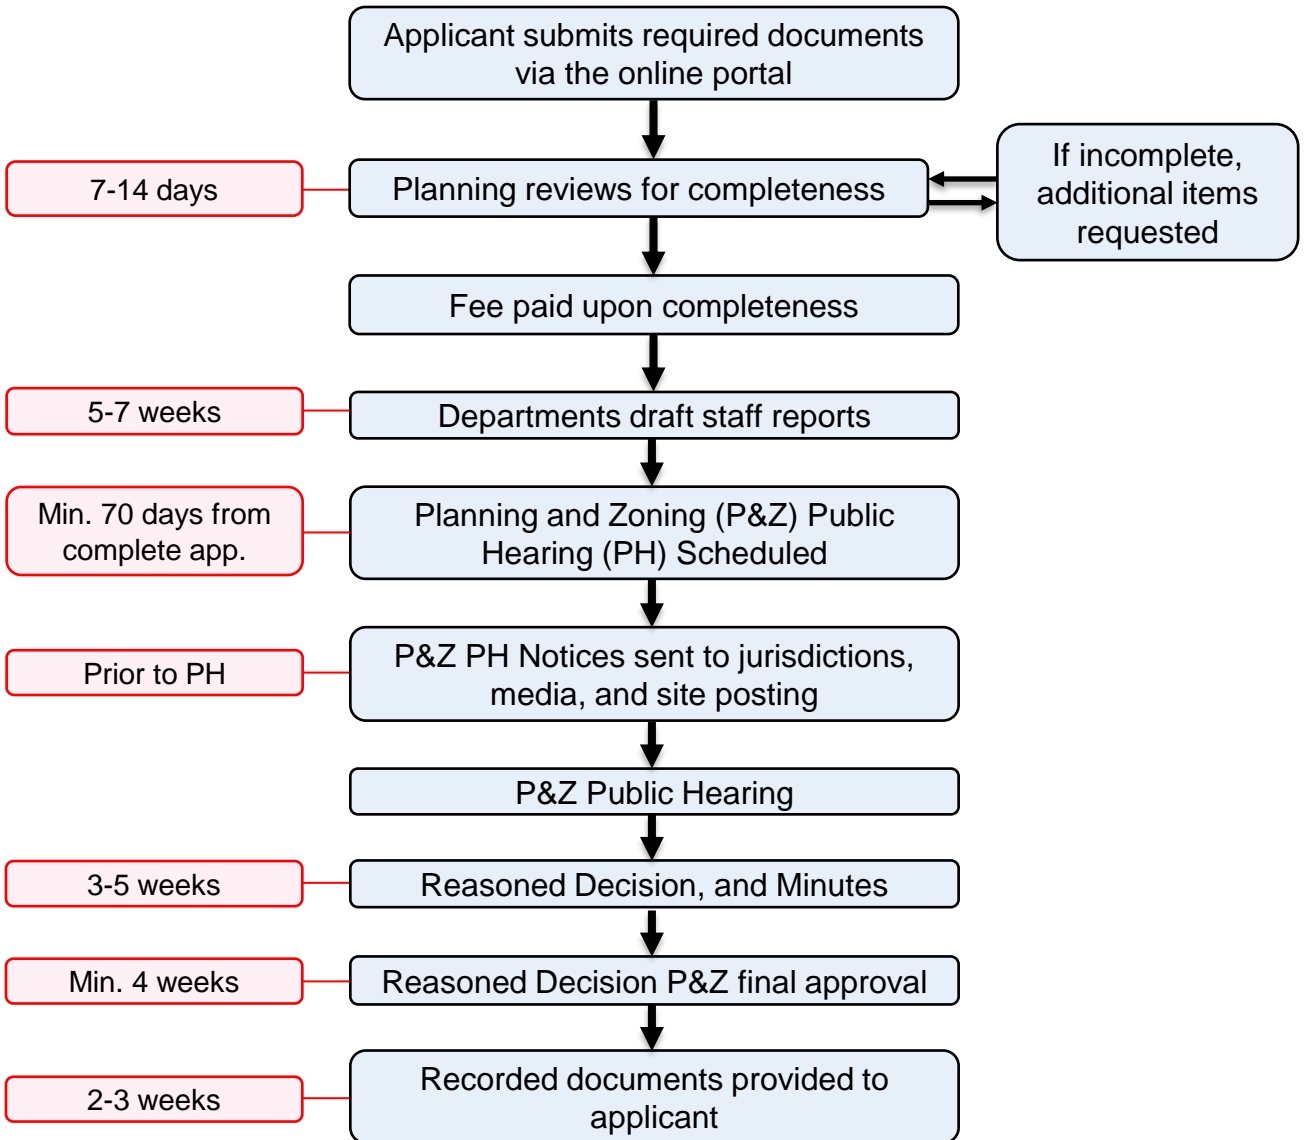

**Special Use Permit Process**  
Generalized Concept

**Legend**

- Red = Approximate Timeline
- Light blue = Major step