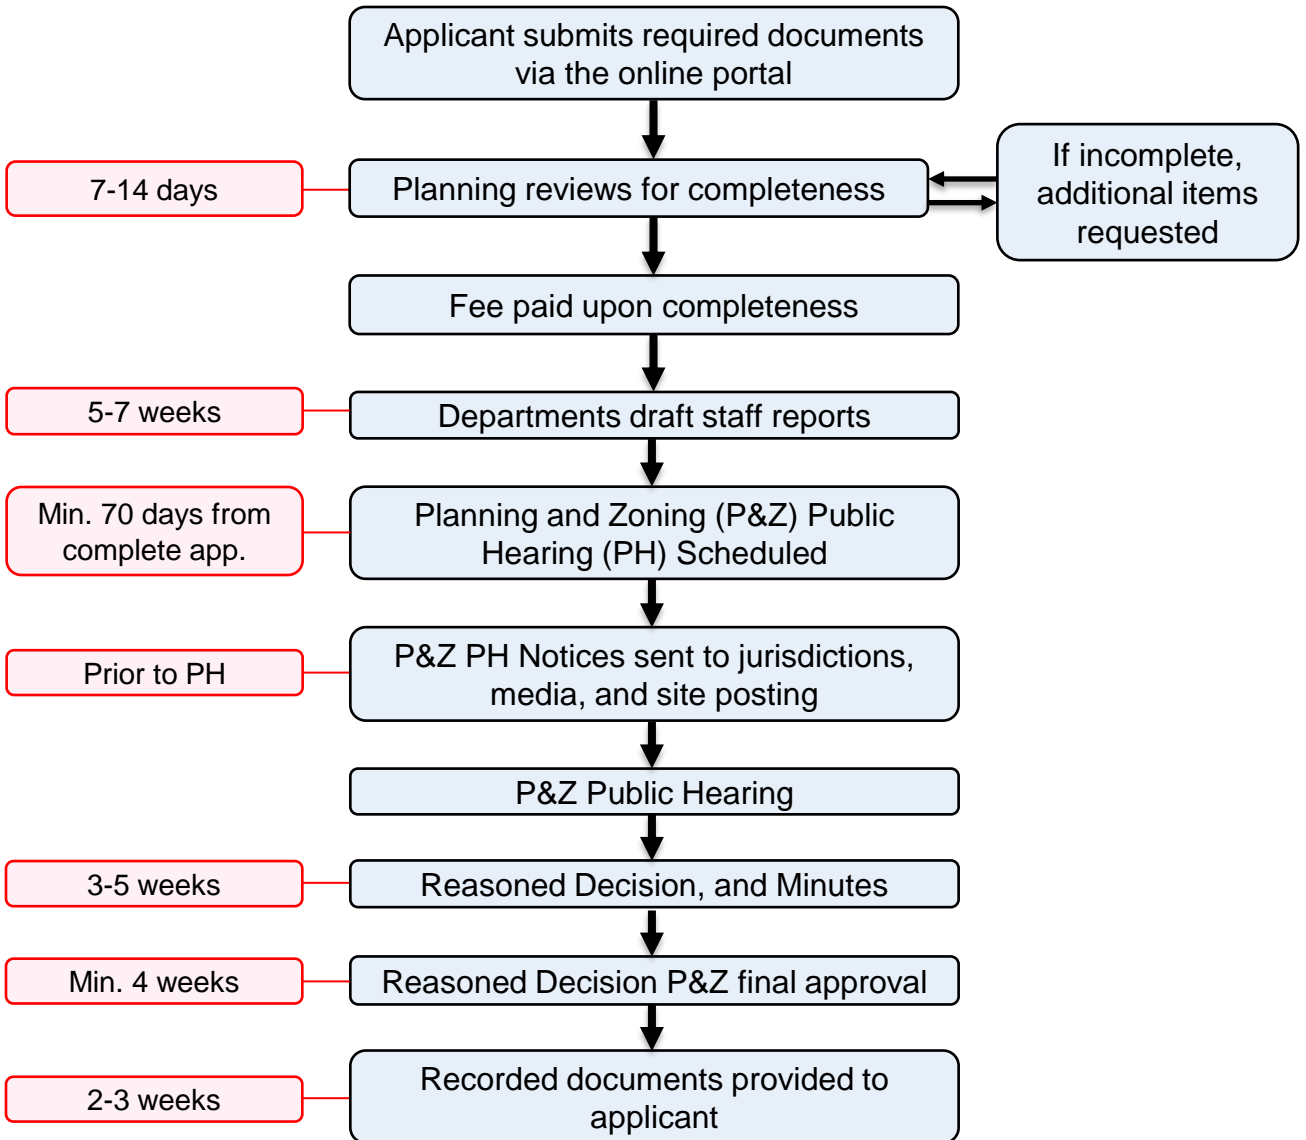

Special Use Permit Process
Generalized Concept

Legend

Red = Approximate Timeline

Light blue = Major step