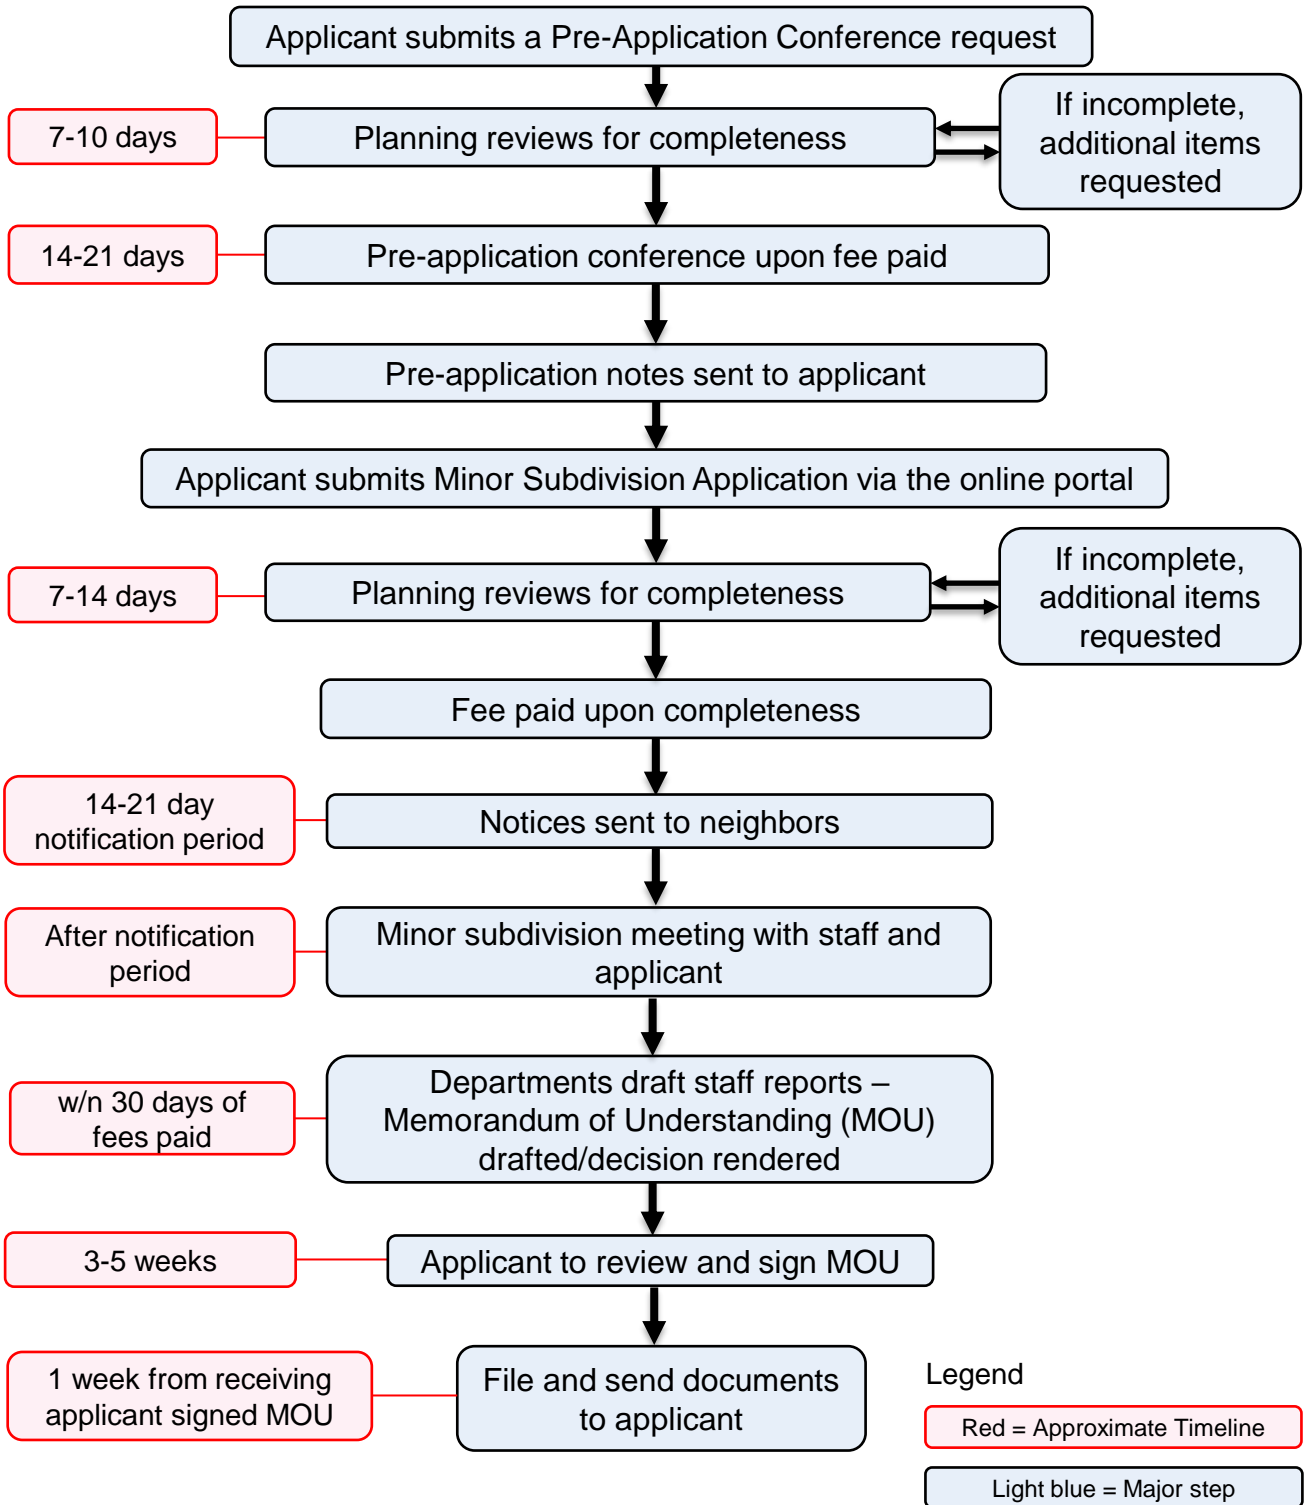

Minor Subdivision Process

Generalized Concept

Legend

Red = Approximate Timeline

Light blue = Major step