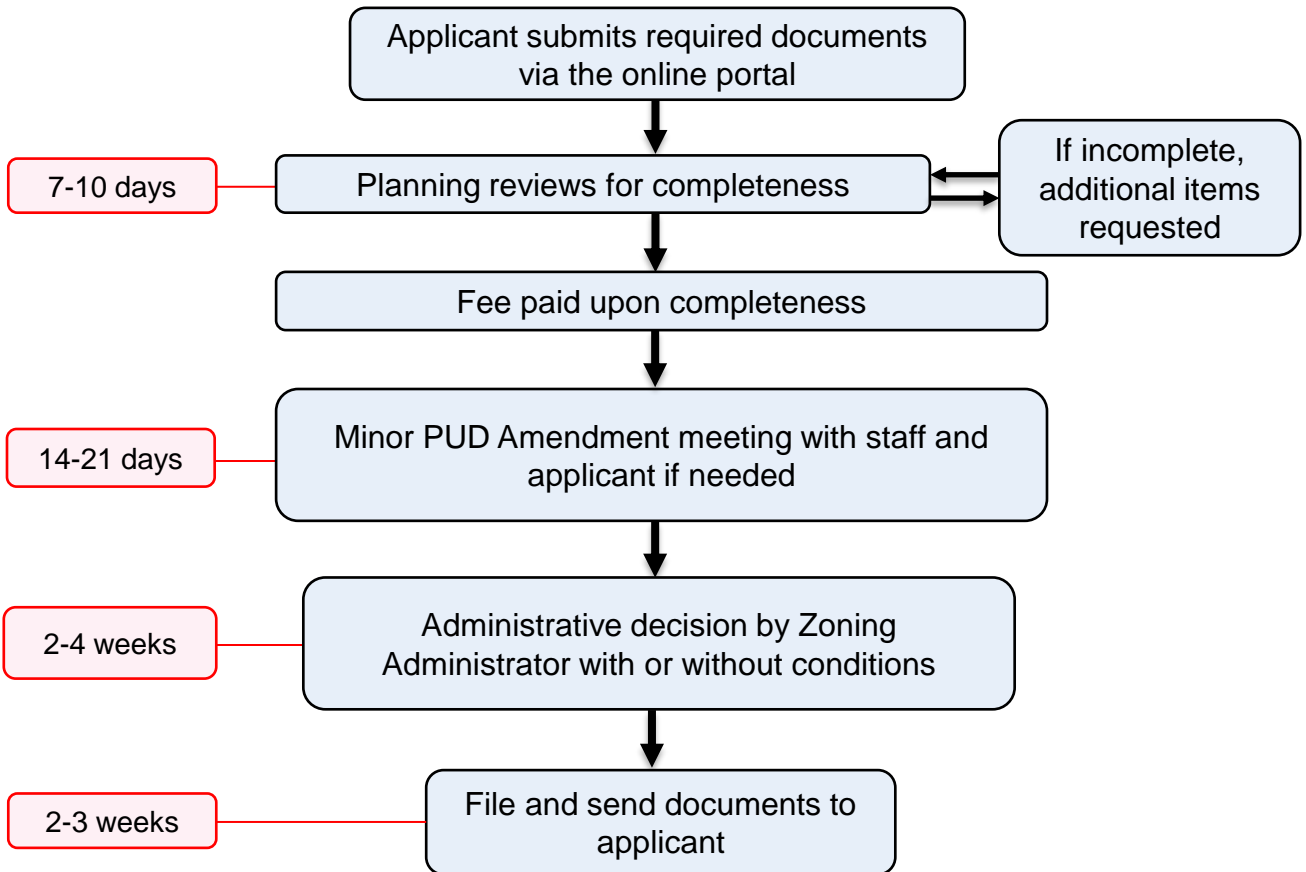

**Minor Planned Unit Development
(PUD) Amendment Process**
Generalized Concept

Legend

Red = Approximate Timeline

Light blue = Major step