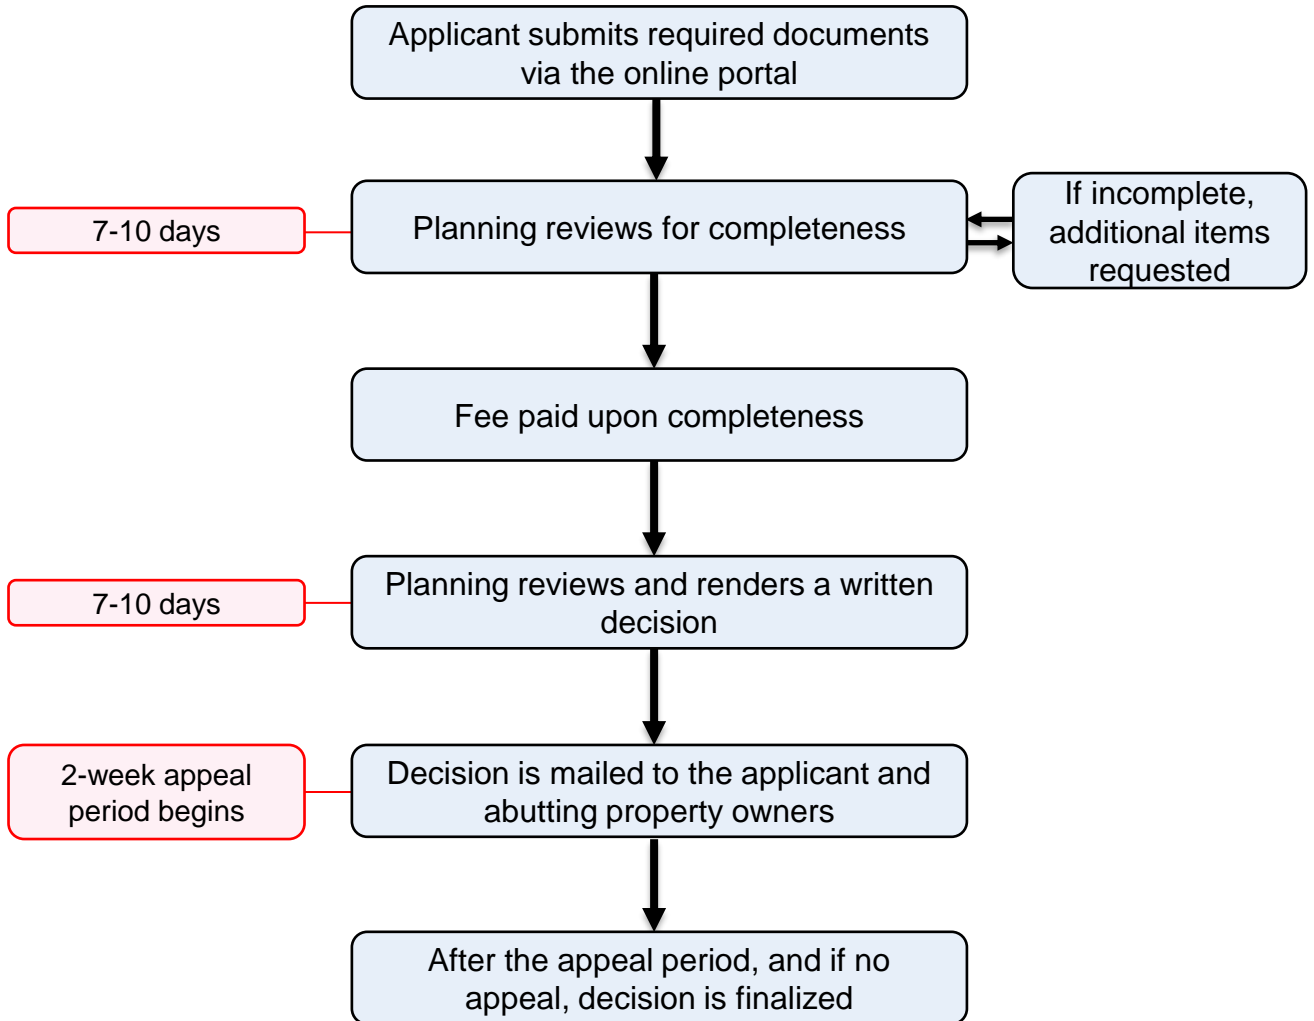

Administrative Exception Process
Generalized Concept

Legend

Red = Approximate Timeline

Light blue = Major Step